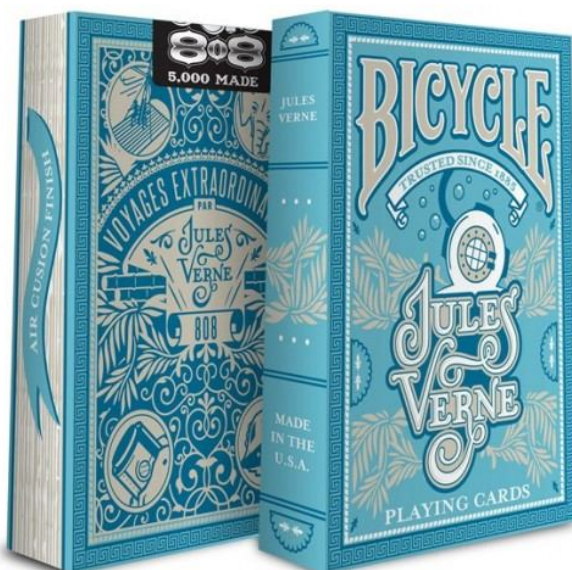

Bicycle Emperor : blue or red (€ 25.00/jeu)

Bicycle Hanshin (€ 15.00)

Bicycle The Hedge (€ 15.00)

Bicycle Amber Stag (€ 20.00)

Bicycle Emotions (€ 15.00)

Bicycle Steampunk Silver ou Bronze (€ 10.00/jeu)

Bicycle Radical 80's (\$20.00)

Bicycle Lancer EX (€ 10.00)

Bicycle Robocycle black (€ 12.00)

Bicycle Amazing Adventure (€ 30.00)

Bicycle United Cardist (€ 20.00)

Bicycle FAITH (€ 12.00)

Bicycle ULTIMATE ZOMBIE (€ 20.00)

Bicycle AMERICANA (€ 15.00)

Bicycle Master Edition : set of 2 decks (blue and red) (€ 20.00 le set de 2 jeux)

Bicycle Zombified (€ 10.00)

Bicycle Jules Verne (€ 15.00)

Bicycle GRIFFIN (€ 20.00)

Bicycle Warrior Horse (€ 12.00)

Bicycle Harry Potter (€ 25.00)

Bicycle Speakeasy (€ 20.00)

Bicycle Civil Unrest (branded Bicycle logo) (€ 15.00)

Civil Unrest (unbranded : no logo) (€ 15.00)

Bicycle 125 years red (€ 15.00)

Bicycle Mini (blue or Red) (€ 20.00)

Bicycle Sideshow Freaks (€ 10.00)