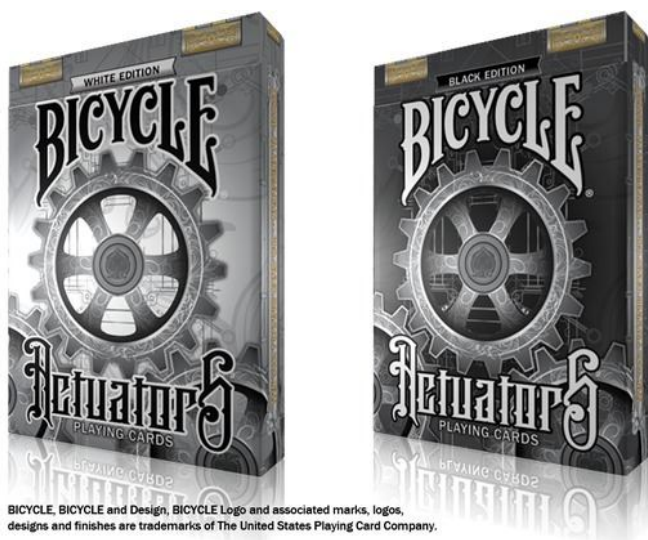

Bicycle ACTUATORS set of 2 decks (€ 35.00 les 2 jeux numérotés)