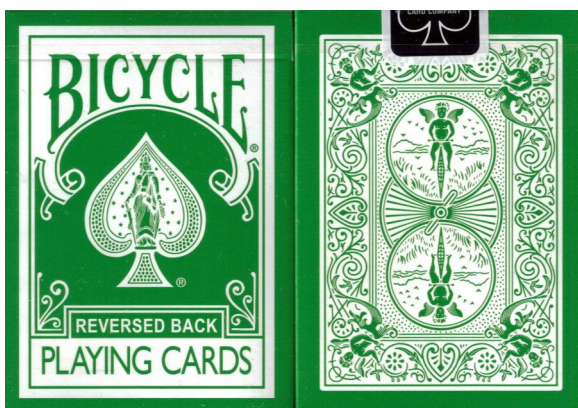

Bicycle Speakeasy (€ 20.00)

Bicycle Civil Unrest (branded Bicycle logo) (€ 15.00)

Civil Unrest (unbranded : no logo) (€ 15.00)

Bicycle 125 years red (€ 15.00)

Bicycle Mini (blue or Red) (€ 20.00)

Bicycle Sideshow Freaks (€ 10.00)

Bicycle TALL STACK '95 (€40.00)

Bicycle Alchemy (€ 15.00)

Bicycle Rider Back at the back (blue or red) (€ 5.00/jeu)

Bicycle Club Tatroo (€ 10.00)

Bicycle Rider Orange (€ 6.00)

Bicycle Rider Back Green (€ 6.00)

Bicycle Rider Back Reverse Green (€ 10.00)

Bicycle Espionage (€ 20.00)

Bicycle Platinum (€ 15.00)

Bicycle Maiden Back (€ 5.00)

Bicycle Escape Map (€ 10.00)

Bicycle Steampunk CTHULHU (€ 20.00)

Bicycle Elves & Orcs (€ 20.00)