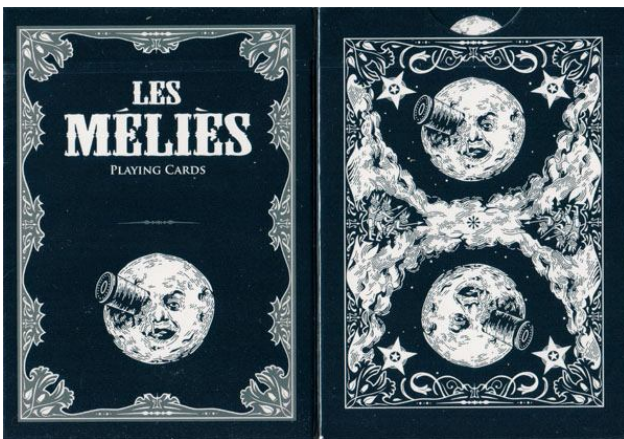

(€ 90.00)

Split Spades Silver (€ 10.00)

Executive (€ 10.00)

Fathom (€ 10.00)

Believe (€ 15.00)

Nautical (Blue or Red) (€ 10.00)

Vanda (Red) (€ 10.00)

Melies (€ 15.00)