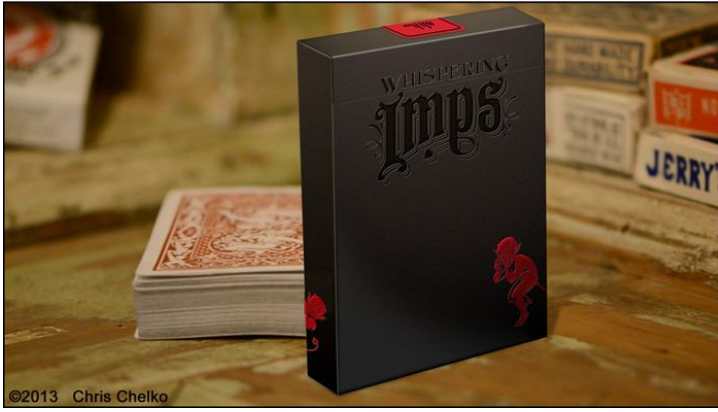

Vaudeville (€ 15.00)

JAQK : set of 3 decks : red, blue, black (€ 60.00)

ARCANE : white or black (€ 15.00/jeu)

ARCANE : gold (€ 90.00)

UUSI Redux (€ 25.00)

BOHEMIA set of 2 decks (€ 40.00 les 2 jeux)

Whispering Imps : black (€ 20.00)

Whispering Imps™ Tuck Box Design

Whispering Imps : red (€ 30.00)

EMPIRE (€ 40.00)

RITUAL (€ 12.00)

BEE PLAYING CARDS GREEN Erdnase (€ on demand)

BEE PLAYING CARDS RED Erdnase Acorn Back (€ on demand)

BEE PLAYING CARDS RED Erdnase Smith Back (€ on demand)