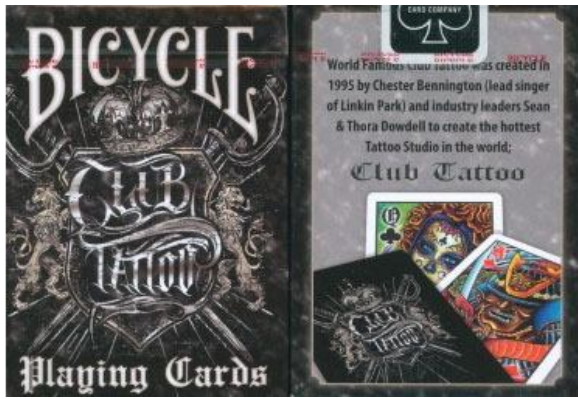

Bicycle Speakeasy (€ 20.00)

Bicycle Civil Unrest (branded Bicycle logo) (€ 15.00)

Civil Unrest (unbranded : no logo) (€ 15.00)

Bicycle 125 years red (€ 15.00)

Bicycle Mini (blue or Red) (€ 20.00)

Bicycle Sideshow Freaks (€ 10.00)

Bicycle TALL STACK '95 (€40.00)

Bicycle Alchemy (€ 15.00)

Bicycle Rider Back at the back (blue or red) (€ 5.00/jeu)

Bicycle Club Tatroo (€ 10.00)

Bicycle Rider Orange (€ 6.00)

Bicycle Rider Back Green (€ 6.00)