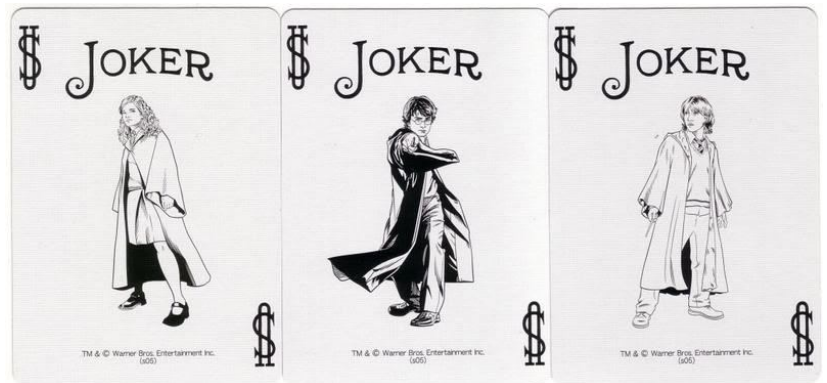

Bicycle Lancer EX (€ 10.00)

Bicycle Robocycle black (€ 12.00)

Bicycle Amazing Adventure (€ 30.00)

Bicycle United Cardist (€ 20.00)

Bicycle FAITH (€ 12.00)

Bicycle ULTIMATE ZOMBIE (€ 20.00)

Bicycle AMERICANA (€ 15.00)

Bicycle Master Edition : set of 2 decks (blue and red) (€ 20.00 le set de 2 jeux)

Bicycle Zombified (€ 10.00)

Bicycle Jules Verne (€ 15.00)

Bicycle GRIFFIN (€ 20.00)

Bicycle Warrior Horse (€ 12.00)

Bicycle Harry Potter (€ 25.00)

Bicycle Speakeasy (€ 20.00)

Bicycle Civil Unrest (branded Bicycle logo) (€ 15.00)

Civil Unrest (unbranded : no logo) (€ 15.00)

Bicycle 125 years red (€ 15.00)

Bicycle Mini (blue or Red) (€ 20.00)

Bicycle Sideshow Freaks (€ 10.00)

Bicycle TALL STACK '95 (€40.00)

Bicycle Alchemy (€ 15.00)

Bicycle Rider Back at the back (blue or red) (€ 5.00/jeu)

Bicycle Club Tatroo (€ 10.00)

Bicycle Rider Orange (€ 6.00)

Bicycle Rider Back Green (€ 6.00)