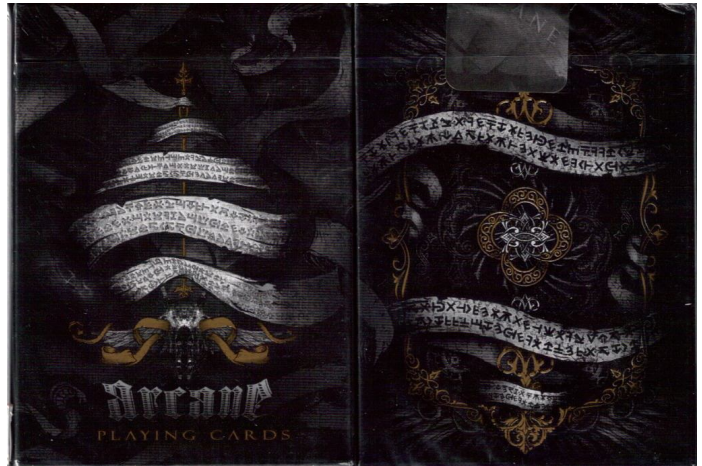

Artifice White (€ 10.00)

Primavera & Seronda Gold (€ 35.00 le set de 2 jeux)

Artisan (black) (€ 12.00)

Sultan Republic Ellusionist (€ 15.00)

ORNATE : complete set 1st edition blue, red, purple, green (€ 100.00)

Vaudeville (€ 15.00)

JAQK : set of 3 decks : red, blue, black (€ 60.00)

ARCANE : white or black (€ 15.00/jeu)

ARCANE : gold (€ 90.00)

UUSI Redux (€ 25.00)

BOHEMIA set of 2 decks (€ 40.00 les 2 jeux)

Whispering Imps : black (€ 20.00)

Whispering Imps™ Tuck Box Design

Whispering Imps : red (€ 30.00)

EMPIRE (€ 40.00)

RITUAL (€ 12.00)

BEE PLAYING CARDS GREEN Erdnase (€ on demand)

BEE PLAYING CARDS RED Erdnase Acorn Back (€ on demand)

BEE PLAYING CARDS RED Erdnase Smith Back (€ on demand)