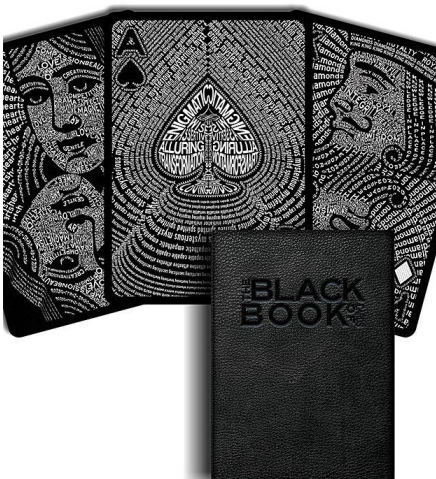

LTD Red (€ 35.00)

PR1me Noir (€ 12.00)

Question Playing Cards – set of 2 decks

(€ 25.00 les 2 jeux ou 15 €/jeu)

Black Book (unbranded) (€ 15.00)

Rebel By Theory 11 (€ 15.00)

Ignite (€ 10.00)

Artifice Blue, Purple or Green (€ 8.00/jeu)

Artifice White (€ 10.00)

Primavera & Seronda Gold (€ 35.00 le set de 2 jeux)

Artisan (black) (€ 12.00)

Sultan Republic Ellusionist (€ 15.00)

ORNATE : complete set 1st edition blue, red, purple, green (€ 100.00)

Vaudeville (€ 15.00)

JAQK : set of 3 decks : red, blue, black (€ 60.00)

ARCANE : white or black (€ 15.00/jeu)

ARCANE : gold (€ 90.00)

UUSI Redux (€ 25.00)

BOHEMIA set of 2 decks (€ 40.00 les 2 jeux)

Whispering Imps : black (€ 20.00)