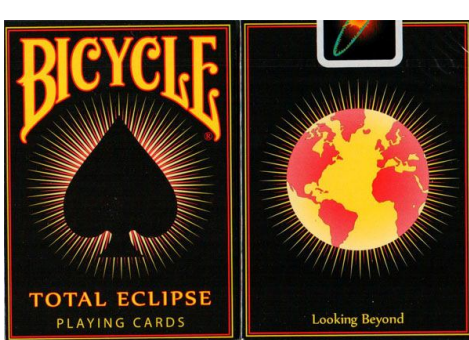

Bicycle FEDERAL 52 branded Part I (€ 35.00)

Bicycle FEDERAL GOLD CERTIFICATE branded Part I (€ 35.00)

Bicycle FEDERAL RESERVE NOTE branded Part II (€ 35.00)

Bicycle FEDERAL SILVER CERTIFICATE branded Part II (€ 35.00)

Bicycle FEDERAL BLACK EDITION branded (€ 45.00)

Bicycle Calaveras (€ 20.00)

Bicycle Total Eclipse (€ 20.00)

Bicycle Pilipinas (€ 30.00)

Bicycle GRID 2.0 (€ 50.00)

Bicycle Playboy BAPE 2013 (€ 40.00)

Bicycle 8 bit – All set 6 decks (€ 80.00 le set de 6 jeux ou 15 €/jeu)

Bicycle Emperor : blue or red (€ 25.00/jeu)

Bicycle Hanshin (€ 15.00)

Bicycle The Hedge (€ 15.00)

Bicycle Amber Stag (€ 20.00)

Bicycle Emotions (€ 15.00)

Bicycle Steampunk Silver ou Bronze (€ 10.00/jeu)

Bicycle Radical 80's (\$20.00)