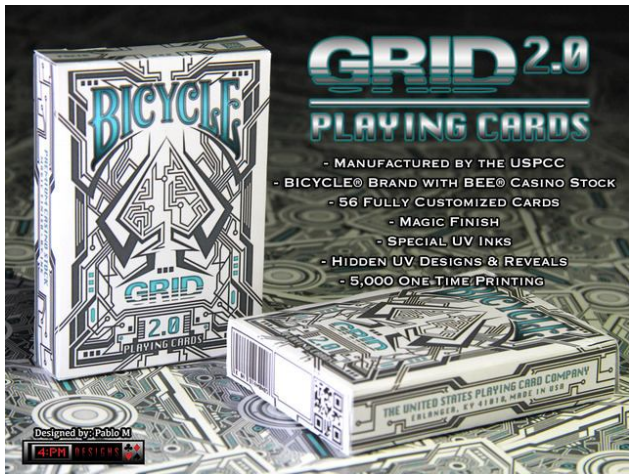

Bicycle FEDERAL BLACK EDITION branded (€ 45.00)

Bicycle Calaveras (€ 20.00)

Bicycle Total Eclipse (€ 20.00)

Bicycle Pilipinas (€ 30.00)

Bicycle GRID 2.0 (€ 50.00)

Bicycle Playboy BAPE 2013 (€ 40.00)

Bicycle 8 bit – All set 6 decks (€ 80.00 le set de 6 jeux ou 15 €/jeu)

Bicycle Emperor : blue or red (€ 25.00/jeu)

Bicycle Hanshin (€ 15.00)

Bicycle The Hedge (€ 15.00)

Bicycle Amber Stag (€ 20.00)

Bicycle Emotions (€ 15.00)

Bicycle Steampunk Silver ou Bronze (€ 10.00/jeu)

Bicycle Radical 80's (\$20.00)