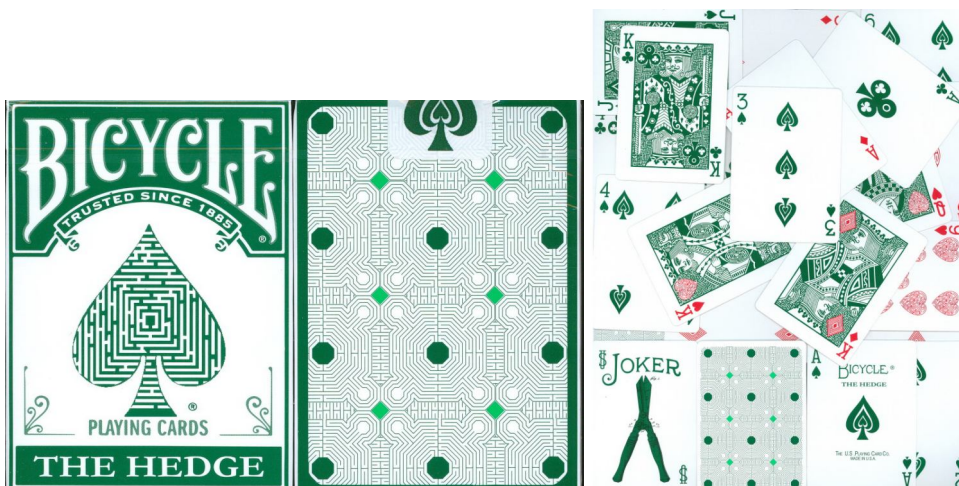

Bicycle FEDERAL BLACK EDITION branded (€ 45.00)

Bicycle Calaveras (€ 20.00)

Bicycle Total Eclipse (€ 20.00)

Bicycle Pilipinas (€ 30.00)

Bicycle GRID 2.0 (€ 50.00)

Bicycle Playboy BAPE 2013 (€ 40.00)

Bicycle 8 bit – All set 6 decks (€ 80.00 le set de 6 jeux ou 15 €/jeu)

Bicycle Emperor : blue or red (€ 25.00/jeu)

Bicycle Hanshin (€ 15.00)

Bicycle The Hedge (€ 15.00)

Bicycle Amber Stag (€ 20.00)

Bicycle Emotions (€ 15.00)

Bicycle Steampunk Silver ou Bronze (€ 10.00/jeu)

Bicycle Radical 80's (\$20.00)