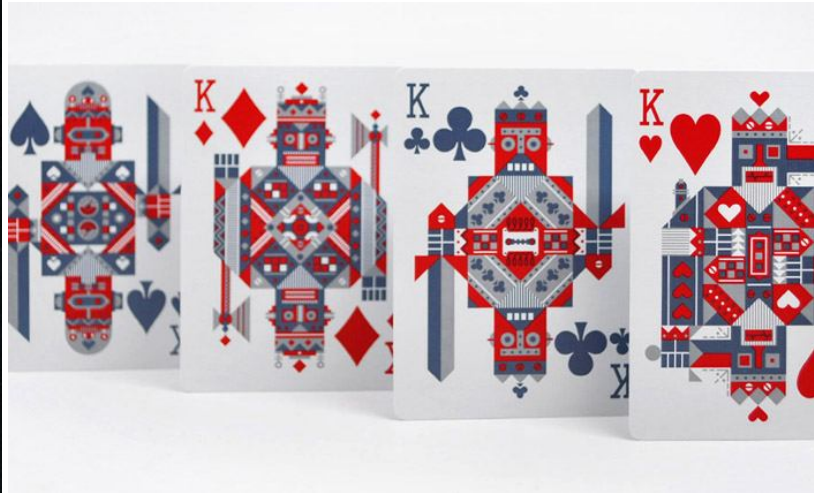

Bicycle Robocycle black (€ 12.00)