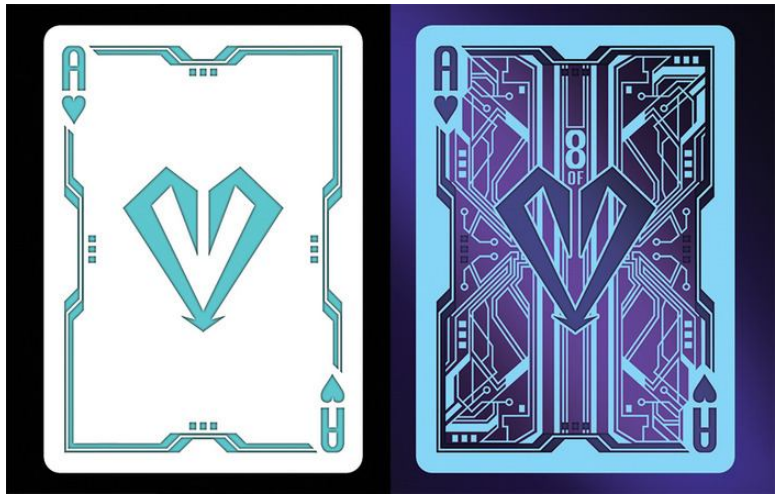

Bicycle FEDERAL BLACK EDITION branded (€ 45.00)

Bicycle Calaveras (€ 20.00)

Bicycle Total Eclipse (€ 20.00)

Bicycle Pilipinas (€ 30.00)

Bicycle GRID 2.0 (€ 50.00)

Bicycle Playboy BAPE 2013 (€ 40.00)

Bicycle 8 bit – All set 6 decks (€ 80.00 le set de 6 jeux ou 15 €/jeu)